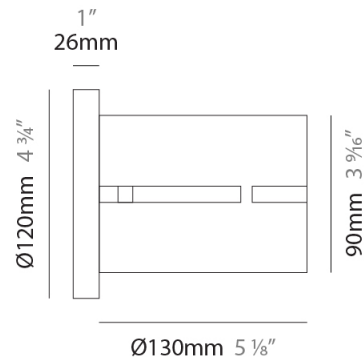

PROJECT	
TYPE	
SPECIFIER	
QUANTITY	
DATE	

LUZ OCULTA METAL SURFACE

D53027-

base number   Finish
Options

1. To build a product code in our configurator select the specify button on the base model # product page
2. To build a manual product code on this datasheet choose from the options listed below in blue font and add the suffix to the base model #

GENERAL

Series: Luz Oculta
Subseries: Luz Oculta Metal
Brand: Fambuena
Division: Design
Mounting Type: Surface
Mounting Location: Wall
Subcategory: Ambient

PHYSICAL

Shape: Cylinder
Diameter (mm): 130
Diameter (in): 5 1/8
Height (mm): 120
Depth (mm): 156
Height (in): 4 3/4
Depth (in): 6 1/8
Light Distribution: Direct / Indirect
Fixture Finish: [BRA](#) / [BRZ](#) / [ABR](#)
Fixture Material: Metal

ELECTRICAL

Number of Lamps: 1
Lamp Type: LED Retrofit
Lamp Shape: T4
Bulb Included: Bulb Not Included
Max. Wattage Per Lamp (W): 5
Lamp Base: G9
Input Voltage (V): 120

LED

OPTICAL

RATINGS AND CERTIFICATIONS

Certified By: Certified for North American Standards
IP rating: IP20