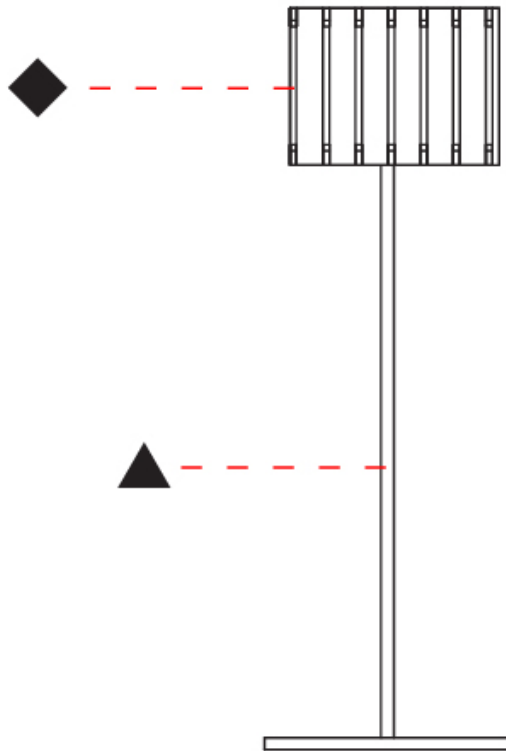

LUZ OCULTA WOOD PORTABLE

D54040-

PROJECT

TYPE

SPECIFIER

QUANTITY

DATE

D