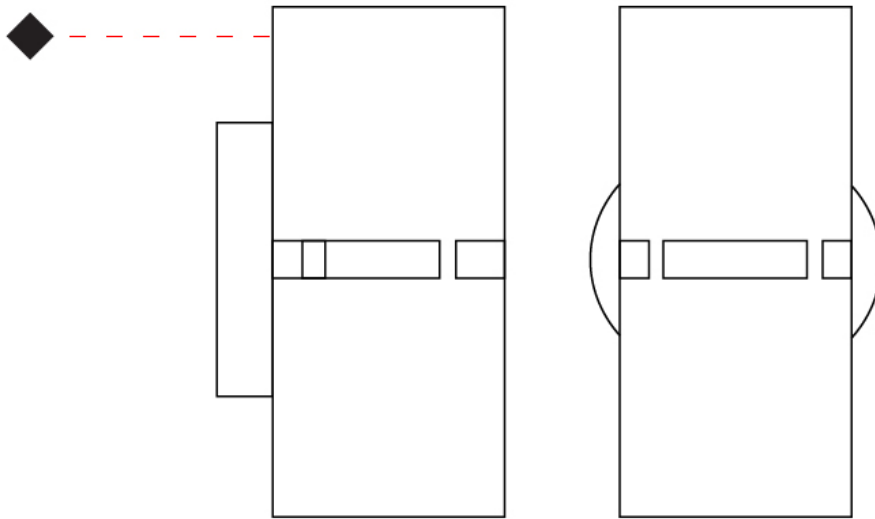

LUZ OCULTA METAL SURFACE

D53028-

PROJECT

TYPE

SPECIFIER

QUANTITY

DATE

D