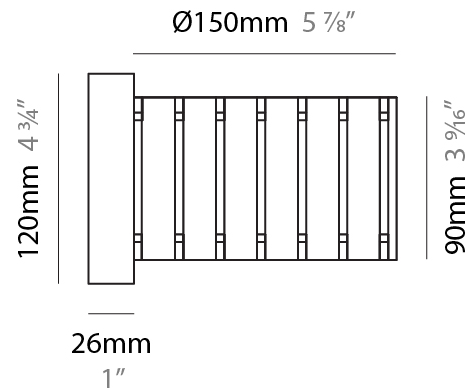

PROJECT	_____
TYPE	_____
SPECIFIER	_____
QUANTITY	_____
DATE	_____

LUZ OCULTA WOOD SURFACE

D53031- _____ - _____
base number   Finish   Finish
                         Options   Options

1. To build a product code in our configurator select the specify button on the base model # product page
2. To build a manual product code on this datasheet choose from the options listed below in blue font and add the suffix to the base model #

GENERAL

Series: Luz Oculta
Subseries: Luz Oculta Wood
Brand: Fambuena
Division: Design
Mounting Type: Surface
Mounting Location: Wall
Subcategory: Ambient

PHYSICAL

Shape: Cylinder
Diameter (mm): 150
Diameter (in): 5 7/8
Height (mm): 90
Height (in): 3 9/16
Light Distribution: Direct / Indirect
Fixture Finish: [DOW](#) / [NAT](#)
Holder Finish: BRA / BRZ
Fixture Material: Metal / Wood

ELECTRICAL

Number of Lamps: 1
Lamp Type: LED Retrofit
Lamp Shape: T4
Bulb Included: Bulb Not Included
Max. Wattage Per Lamp (W): 3
Lamp Base: G9
Input Voltage (V): 120

LED

OPTICAL

RATINGS AND CERTIFICATIONS

Certified By: Certified for North American Standards
IP rating: IP20