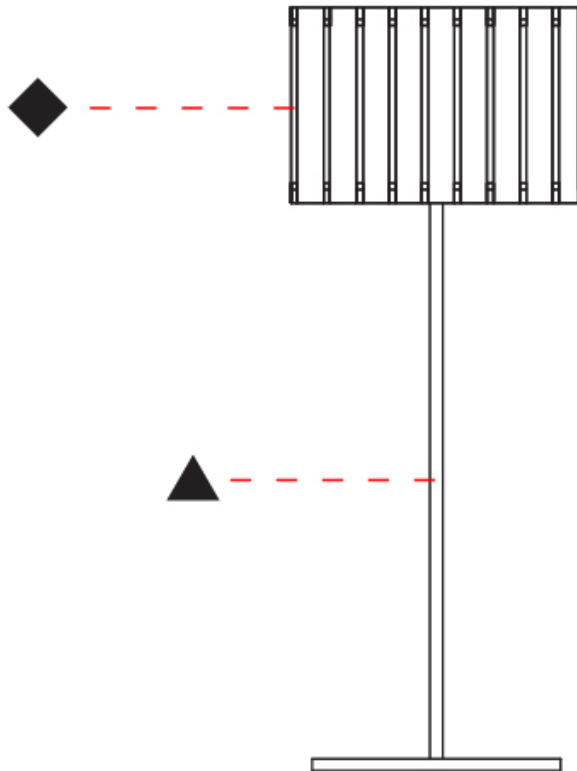

LUZ OCULTA WOOD PORTABLE

D54038-

PROJECT

TYPE

SPECIFIER

QUANTITY

DATE