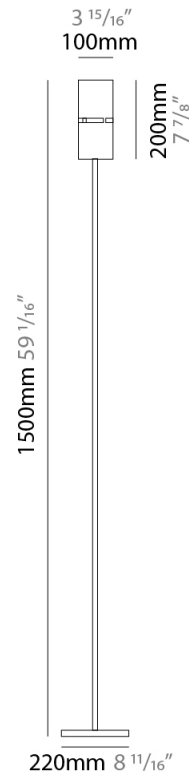

LUZ OCULTA METAL PORTABLE

D54024-

base number   Finish
Options

1. To build a product code in our configurator select the specify button on the base model # product page
2. To build a manual product code on this datasheet choose from the options listed below in blue font and add the suffix to the base model #

GENERAL

Series: Luz Oculta
Subseries: Luz Oculta Metal
Brand: Fambuena
Division: Design
Mounting Type: Portable
Mounting Location: Floor
Subcategory: Floor

PHYSICAL

Shape: Cylinder
Diameter (mm): 100
Diameter (in): 3 ¹⁵/₁₆
Height (mm): 1500
Height (in): 59 ¹/₁₆
Light Distribution: Direct / Indirect
Fixture Finish: [BRA](#) / [BRZ](#) / [ABR](#)
Fixture Material: Metal
Upon Request: Bolt Down

ELECTRICAL

Number of Lamps: 1
Lamp Type: LED Retrofit
Lamp Shape: T4
Bulb Included: Bulb Not Included
Max. Wattage Per Lamp (W): 5
Lamp Base: G9
Input Voltage (V): 120

LED

OPTICAL

RATINGS AND CERTIFICATIONS

Certified By: Certified for North American Standards
IP rating: IP20

PROJECT	_____
TYPE	_____
SPECIFIER	_____
QUANTITY	_____
DATE	_____