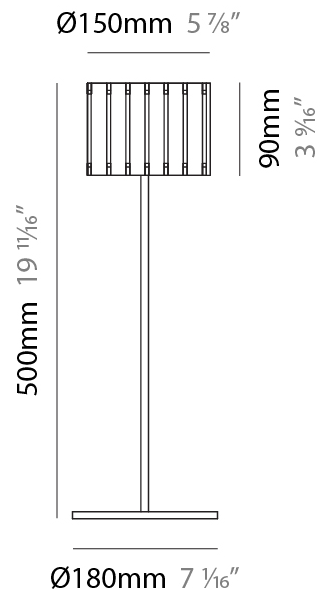

PROJECT	
TYPE	
SPECIFIER	
QUANTITY	
DATE	

LUZ OCULTA WOOD PORTABLE

D54040- -
base number   Finish Options   Finish Options

1. To build a product code in our configurator select the specify button on the base model # product page
2. To build a manual product code on this datasheet choose from the options listed below in blue font and add the suffix to the base model #

GENERAL

Series: Luz Oculta
Subseries: Luz Oculta Wood
Brand: Fambuena
Division: Design
Mounting Type: Portable
Mounting Location: Table
Subcategory: Table

PHYSICAL

Shape: Cylinder
Diameter (mm): 150
Diameter (in): 5 ⁷/₈
Height (mm): 500
Height (in): 19 ¹¹/₁₆
Light Distribution: Direct / Indirect
Fixture Finish: [DOW / NAT](#)
Holder Finish: BRA / BRZ
Fixture Material: Metal / Wood
Upon Request: Bolt Down

ELECTRICAL

Number of Lamps: 1
Lamp Type: LED Retrofit
Lamp Shape: T4
Bulb Included: Bulb Not Included
Max. Wattage Per Lamp (W): 3
Lamp Base: G9
Input Voltage (V): 120

LED

OPTICAL

RATINGS AND CERTIFICATIONS

Certified By: Certified for North American Standards
IP rating: IP20