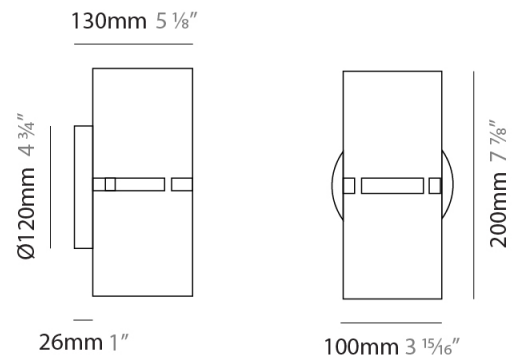

PROJECT	_____
TYPE	_____
SPECIFIER	_____
QUANTITY	_____
DATE	_____

LUZ OCULTA METAL SURFACE

D53028-

base number   Finish
Options

1. To build a product code in our configurator select the specify button on the base model # product page
2. To build a manual product code on this datasheet choose from the options listed below in blue font and add the suffix to the base model #

GENERAL

Series: Luz Oculta
Subseries: Luz Oculta Metal
Brand: Fambuena
Division: Design
Mounting Type: Surface
Mounting Location: Wall
Subcategory: Ambient

PHYSICAL

Shape: Cylinder
Diameter (mm): 100
Diameter (in): 3 ¹⁵/₁₆
Height (mm): 200
Height (in): 7 ⁷/₈
Extension (mm): 120
Extension (in): 4 ³/₄
Light Distribution: Direct / Indirect
Fixture Finish: [BRA](#) / [BRZ](#) / [ABR](#)
Fixture Material: Metal

ELECTRICAL

Number of Lamps: 1
Lamp Type: LED Retrofit
Lamp Shape: T4
Bulb Included: Bulb Not Included
Max. Wattage Per Lamp (W): 5
Lamp Base: G9
Input Voltage (V): 120

LED

OPTICAL

RATINGS AND CERTIFICATIONS

Certified By: Certified for North American Standards
IP rating: IP20