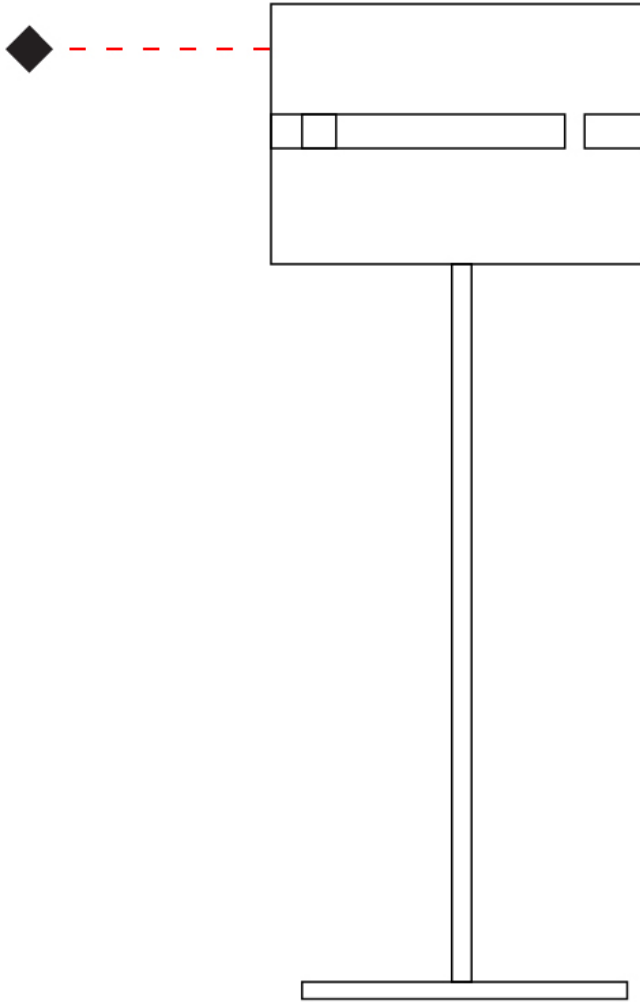

LUZ OCULTA METAL PORTABLE

D54025-

PROJECT

TYPE

SPECIFIER

QUANTITY

DATE

D