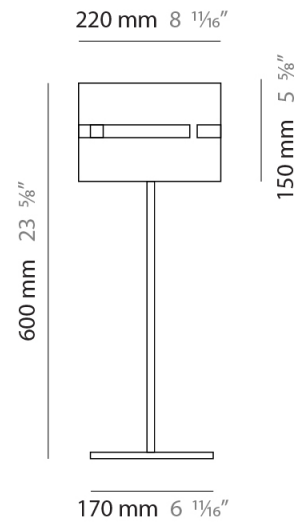

PROJECT
TYPE
SPECIFIER
QUANTITY
DATE

LUZ OCULTA METAL PORTABLE

D54022-

base number   Finish
Options

1. To build a product code in our configurator select the specify button on the base model # product page
2. To build a manual product code on this datasheet choose from the options listed below in blue font and add the suffix to the base model #

GENERAL

Series: Luz Oculta
Subseries: Luz Oculta Metal
Brand: Fambuena
Division: Design
Mounting Type: Portable
Mounting Location: Floor
Subcategory: Floor

PHYSICAL

Shape: Cylinder
Diameter (mm): 220
Diameter (in): 8 1/16
Height (mm): 1500
Height (in): 59 1/16
Light Distribution: Direct / Indirect
Fixture Finish: [BRA](#) / [BRZ](#) / [ABR](#)
Fixture Material: Metal
Upon Request: Bolt Down

ELECTRICAL

Number of Lamps: 1
Lamp Type: LED Retrofit
Lamp Shape: B10
Bulb Included: Bulb Not Included
Max. Wattage Per Lamp (W): 4
Lamp Base: E12
Input Voltage (V): 120

LED

OPTICAL

RATINGS AND CERTIFICATIONS

Certified By: Certified for North American Standards
IP rating: IP20