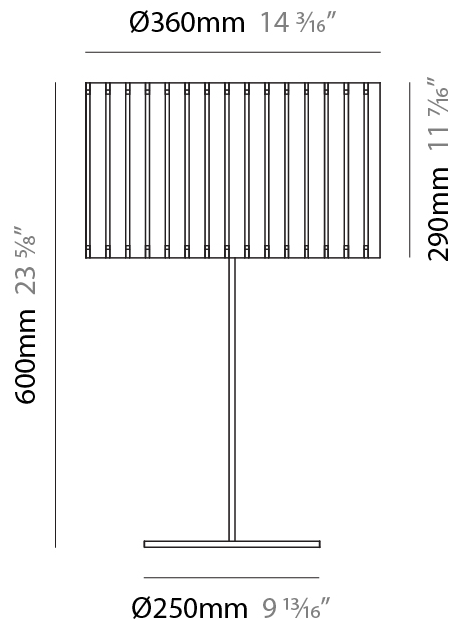

LUZ OCULTA WOOD PORTABLE

D54036- -

base number   Finish Options   Finish Options

1. To build a product code in our configurator select the specify button on the base model # product page
2. To build a manual product code on this datasheet choose from the options listed below in blue font and add the suffix to the base model #

GENERAL

Series: Luz Oculta
Subseries: Luz Oculta Wood
Brand: Fambuena
Division: Design
Mounting Type: Portable
Mounting Location: Table
Subcategory: Table

PHYSICAL

Shape: Cylinder
Diameter (mm): 360
Diameter (in): 14 ³/₁₆
Height (mm): 600
Height (in): 23 ⁵/₈
Light Distribution: Direct / Indirect
Fixture Finish: [DOW](#) / [NAT](#)
Holder Finish: BRA / BRZ
Fixture Material: Metal / Wood
Upon Request: Bolt Down

ELECTRICAL

Number of Lamps: 1
Lamp Type: LED Retrofit
Lamp Shape: A19
Bulb Included: Bulb Not Included
Max. Wattage Per Lamp (W): 7
Lamp Base: E26
Input Voltage (V): 120
Upon Request: 277Vac / GU24

LED

OPTICAL

RATINGS AND CERTIFICATIONS

Certified By: CSA Certified to UL and CSA Standards
IP rating: IP20