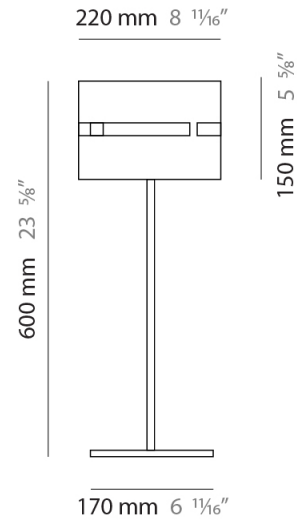

PROJECT	_____
TYPE	_____
SPECIFIER	_____
QUANTITY	_____
DATE	_____

LUZ OCULTA METAL PORTABLE

D54025-

base number   Finish
Options

1. To build a product code in our configurator select the specify button on the base model # product page
2. To build a manual product code on this datasheet choose from the options listed below in blue font and add the suffix to the base model #

GENERAL

Series: Luz Oculta
Subseries: Luz Oculta Metal
Brand: Fambuena
Division: Design
Mounting Type: Portable
Mounting Location: Table
Subcategory: Table

PHYSICAL

Shape: Cylinder
Diameter (mm): 220
Diameter (in): 8 ¹¹/₁₆
Height (mm): 600
Height (in): 23 ⁵/₈
Light Distribution: Direct / Indirect
Fixture Finish: [BRA](#) / [BRZ](#) / [ABR](#)
Fixture Material: Metal
Upon Request: Bolt Down

ELECTRICAL

Number of Lamps: 1
Lamp Type: LED Retrofit
Lamp Shape: B10
Bulb Included: Bulb Not Included
Max. Wattage Per Lamp (W): 4
Lamp Base: E12
Input Voltage (V): 120

LED

OPTICAL

RATINGS AND CERTIFICATIONS

Certified By: Certified for North American Standards
IP rating: IP20