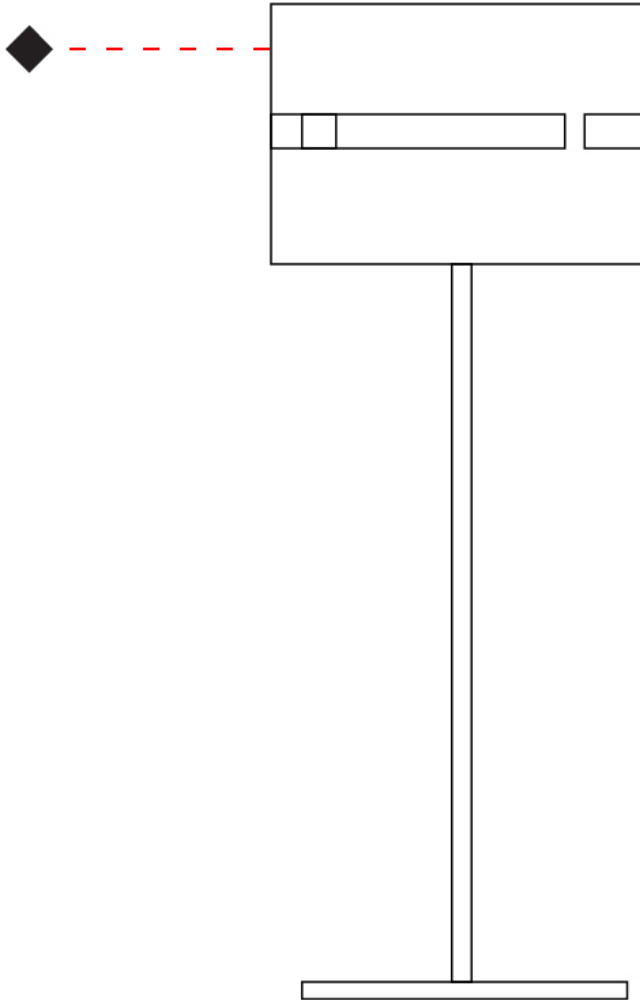

LUZ OCULTA METAL PORTABLE

D54022-

PROJECT

TYPE

SPECIFIER

QUANTITY

DATE

D