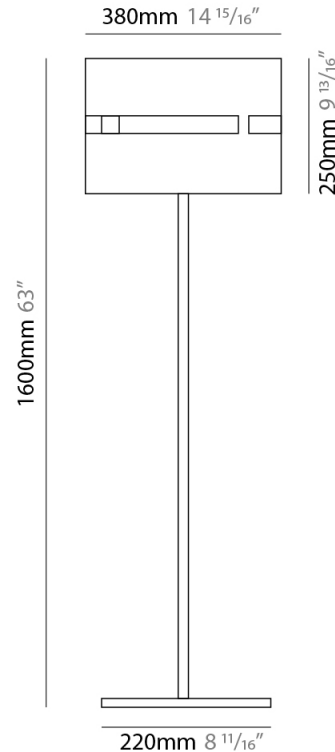

PROJECT	_____
TYPE	_____
SPECIFIER	_____
QUANTITY	_____
DATE	_____

LUZ OCULTA METAL PORTABLE

D54021-

base number   Finish
Options

1. To build a product code in our configurator select the specify button on the base model # product page
2. To build a manual product code on this datasheet choose from the options listed below in blue font and add the suffix to the base model #

GENERAL

Series: Luz Oculta
Subseries: Luz Oculta Metal
Brand: Fambuena
Division: Design
Mounting Type: Portable
Mounting Location: Floor
Subcategory: Floor

PHYSICAL

Shape: Cylinder
Diameter (mm): 380
Diameter (in): 14 ¹⁵/₁₆
Height (mm): 1600
Height (in): 63
Light Distribution: Direct / Indirect
Fixture Finish: [BRA](#) / [BRZ](#) / [ABR](#)
Fixture Material: Metal
Upon Request: Bolt Down

ELECTRICAL

Number of Lamps: 1
Lamp Type: LED Retrofit
Lamp Shape: A19
Bulb Included: Bulb Not Included
Max. Wattage Per Lamp (W): 7
Lamp Base: E26
Input Voltage (V): 120
Upon Request: 277Vac / GU24

LED

OPTICAL

RATINGS AND CERTIFICATIONS

Certified By: Certified for North American Standards
IP rating: IP20