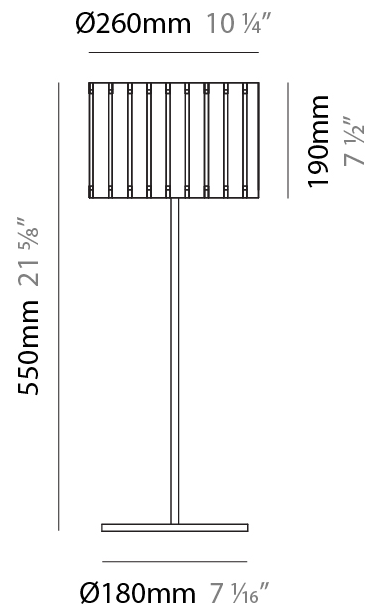

PROJECT
TYPE
SPECIFIER
QUANTITY
DATE

LUZ OCULTA WOOD PORTABLE

D54038- _____

base number   Finish Options   Finish Options

1. To build a product code in our configurator select the specify button on the base model # product page
2. To build a manual product code on this datasheet choose from the options listed below in blue font and add the suffix to the base model #

GENERAL

Series: Luz Oculta
Subseries: Luz Oculta Wood
Brand: Fambuena
Division: Design
Mounting Type: Portable
Mounting Location: Table
Subcategory: Table

PHYSICAL

Shape: Cylinder
Diameter (mm): 260
Diameter (in): 10 ¼
Height (mm): 550
Height (in): 21 ⅝
Light Distribution: Direct / Indirect
Fixture Finish: [DOW / NAT](#)
Holder Finish: BRA / BRZ
Fixture Material: Metal / Wood
Upon Request: Bolt Down

ELECTRICAL

Number of Lamps: 1
Lamp Type: LED Retrofit
Lamp Shape: B10
Bulb Included: Bulb Not Included
Max. Wattage Per Lamp (W): 4
Lamp Base: E12
Input Voltage (V): 120

LED

OPTICAL

RATINGS AND CERTIFICATIONS

Certified By: Certified for North American Standards
IP rating: IP20