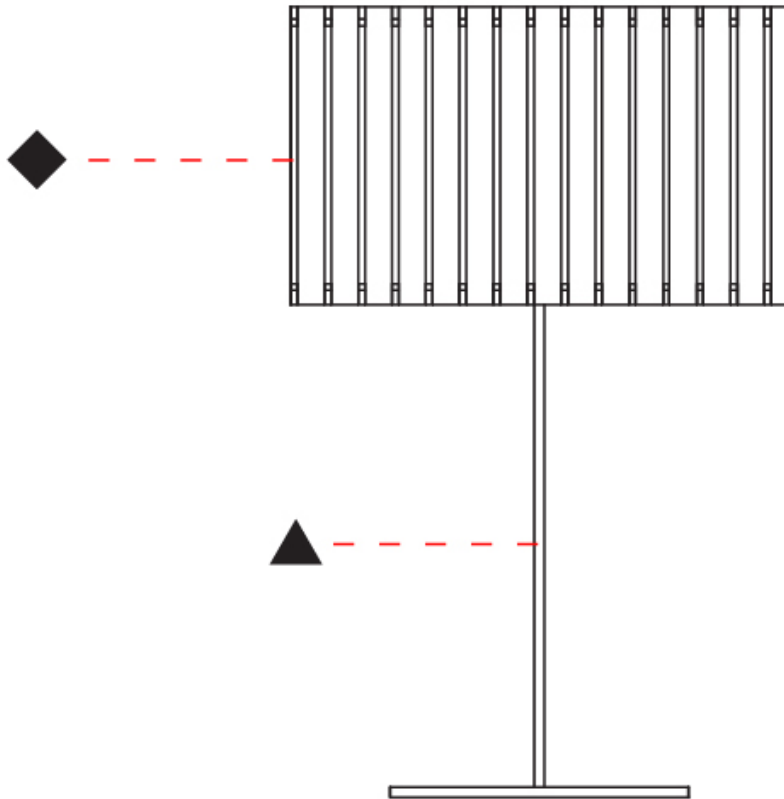

LUZ OCULTA WOOD PORTABLE

D54036-

PROJECT

TYPE

SPECIFIER

QUANTITY

DATE