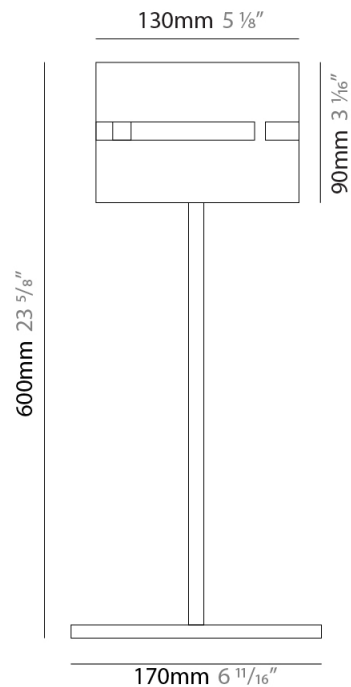

PROJECT	_____
TYPE	_____
SPECIFIER	_____
QUANTITY	_____
DATE	_____

LUZ OCULTA METAL PORTABLE

D54026-

base number   Finish
Options

1. To build a product code in our configurator select the specify button on the base model # product page
2. To build a manual product code on this datasheet choose from the options listed below in blue font and add the suffix to the base model #

GENERAL

Series: Luz Oculta
Subseries: Luz Oculta Metal
Brand: Fambuena
Division: Design
Mounting Type: Portable
Mounting Location: Table
Subcategory: Table

PHYSICAL

Shape: Cylinder
Diameter (mm): 120
Diameter (in): 4 ¾
Height (mm): 500
Height (in): 19 11/16
Light Distribution: Direct / Indirect
Fixture Finish: [BRA](#) / [BRZ](#) / [ABR](#)
Fixture Material: Metal
Upon Request: Bolt Down

ELECTRICAL

Number of Lamps: 1
Lamp Type: LED Retrofit
Lamp Shape: T4
Bulb Included: Bulb Not Included
Max. Wattage Per Lamp (W): 5
Lamp Base: G9
Input Voltage (V): 120

LED

OPTICAL

RATINGS AND CERTIFICATIONS

Certified By: Certified for North American Standards
IP rating: IP20